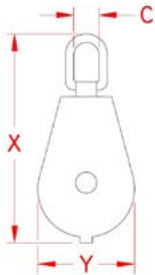

SWIVEL BLOCK

304 STAINLESS STEEL

Import

Precision
Cast

Stamped

ITEM	A	B (rope size)	C	D	X (height)	Y (length)	Z (width)	WLL (lb)	WT (lb)	SHEAVE	PACKAGING TYPE	EACH (qty)	INNER (qty)	CARTON (qty)	UPC
S0401-0025	1.00"	1/4"	0.61"	0.63"	3.28"	1.19"	1.16"	400	0.31	S0400-0025	POLYBAG	1	10	150	791506044017
S0401-0032	1.25"	5/16"	0.63"	0.88"	3.85"	1.43"	1.23"	600	0.42	S0400-0032	POLYBAG	1	10	100	791506044024
S0401-0050	2.00"	3/8"	0.82"	1.38"	5.00"	2.14"	1.56"	1,000	0.80	S0400-0050	POLYBAG	1	5	40	791506044031

NOTE: ALL DIMENSIONS ARE NOMINAL (+/- 3%) AND ARE SUBJECT TO CHANGE WITHOUT NOTICE.