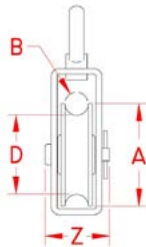

SWIVEL BLOCK

304 STAINLESS STEEL

Import

Precision
Cast

Stamped

ITEM	A	B (rope size)	C	D	X (height)	Y (length)	Z (width)	WLL (lb)	WT (lb)	SHEAVE	PACKAGING TYPE	EACH (qty)	INNER (qty)	CARTON (qty)	UPC
S0401-0025	1.00"	1/4"	0.61"	0.63"	3.28"	1.19"	1.16"	400	0.31	S0400-0025	POLYBAG	1	10	150	791506044017
S0401-0032	1.25"	5/16"	0.63"	0.88"	3.85"	1.43"	1.23"	600	0.42	S0400-0032	POLYBAG	1	10	100	791506044024
S0401-0050	2.00"	3/8"	0.82"	1.38"	5.00"	2.14"	1.56"	1,000	0.80	S0400-0050	POLYBAG	1	5	40	791506044031

NOTE: ALL DIMENSIONS ARE NOMINAL (+/- 3%) AND ARE SUBJECT TO CHANGE WITHOUT NOTICE.